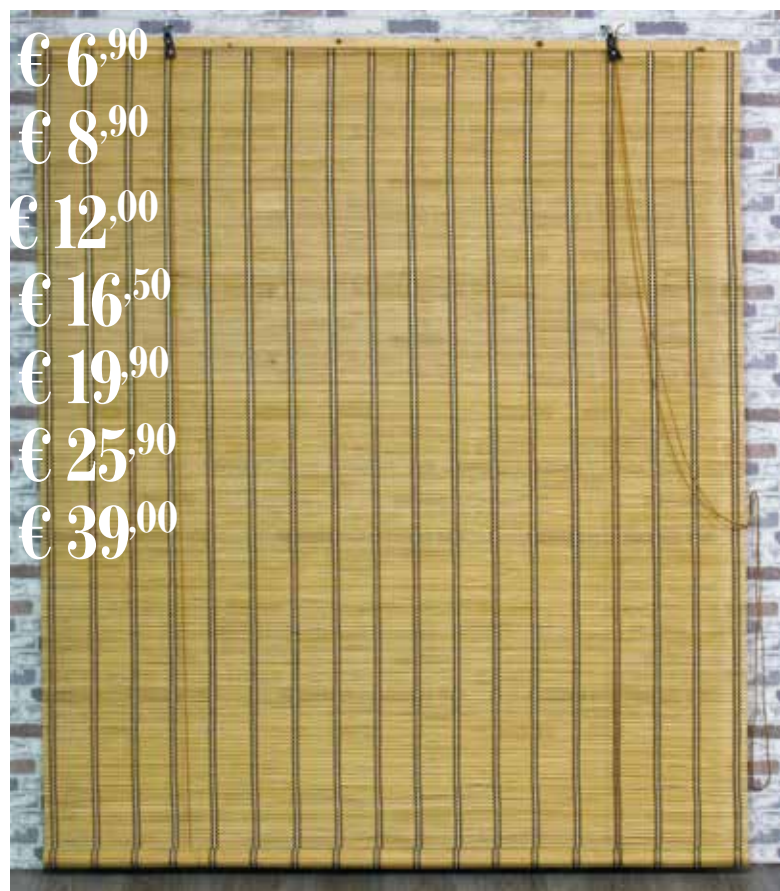

€ 6,90
€ 8,90
€ 12,00
€ 16,50
€ 19,90
€ 25,90
€ 39,00

TAPPARELLE

in midollino.

Cod. 93640 cm 60x170h

Cod. 93641 cm 80x170h

Cod. 93642 cm 100x170h

Cod. 93643 cm 100x250h

Cod. 93644 cm 120x250h

Cod. 93645 cm 150x250h

Cod. 93647 cm 200x300h